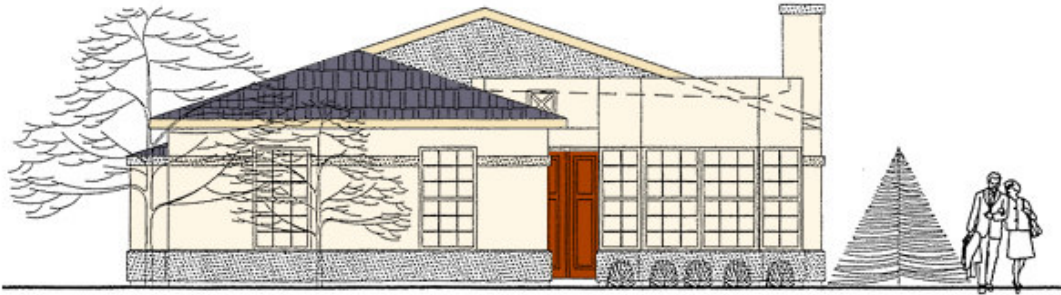

DESERT MIST

Sonora Valley is located in Blue Springs, Missouri just north of I-70 and east of 7 Highway off Pink Hill Road. This carefree community features neighborhood cabana and pool facilities, a tree preservation program and maintenance free living.

The “Desert Mist”; Villa, 2 bedrooms, 2 baths on one level, 2 car garage. Functional design features spacious kitchen and living area. 1,400 sq/ft

Base Price	\$189,200
Optional Full Basement	\$ 15,000
Optional Walkout Basement -additional	\$ 1,500
Optional 9ft. Basement -additional	\$ 1,500