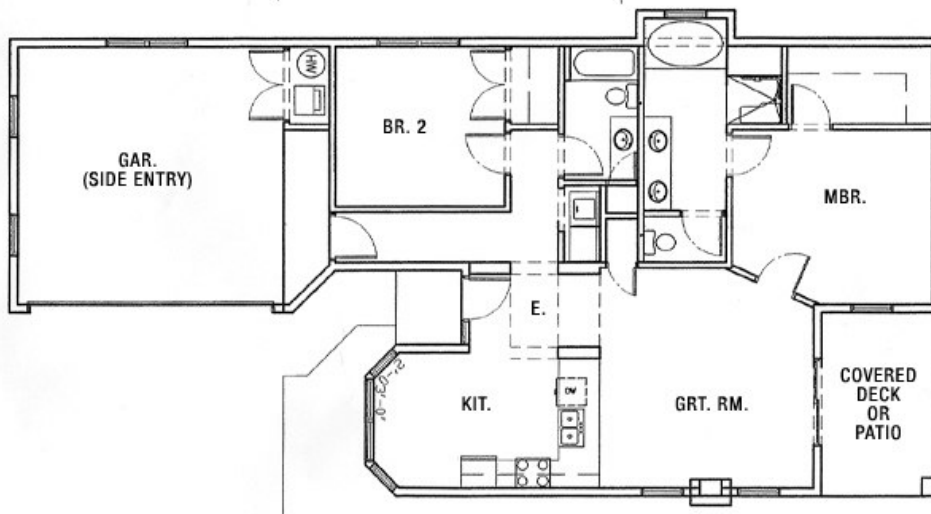

The “Desert Mist”; Villa, 2 bedrooms, 2 baths on one level, 2 car garage. Functional design features spacious kitchen and living area. 1,400 sq/ft

Base Price	\$189,200
Optional Full Basement	\$ 15,000
Optional Walkout Basement -additional	\$ 1,500
Optional 9ft. Basement -additional	\$ 1,500