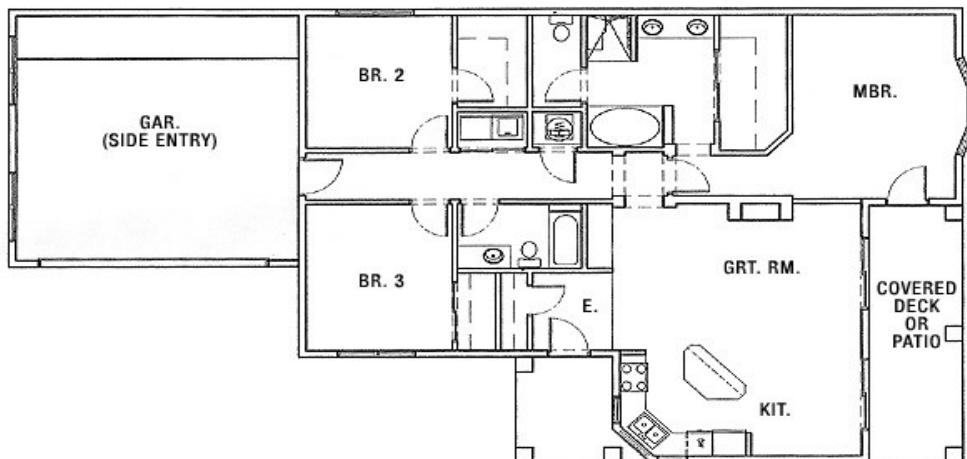

**The “Sonoran Sky”;** Villa, 3 bedrooms, 2 baths on one level, 2 car garage. Center island kitchen and large master bedroom on slab construction. 1,700 sq/ft

Base Price	\$208,700
Optional Full Basement	\$ 15,000
Optional Walkout Basement -additional	\$ 1,500
Optional 9ft. Basement -additional	\$ 1,500