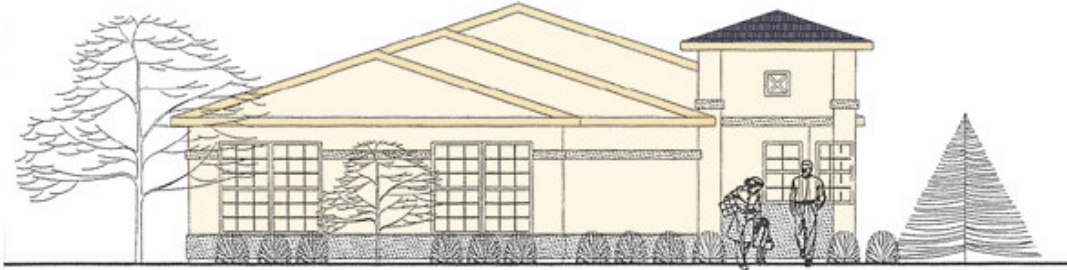

## SONORAN SKY

Sonora Valley is located in Blue Springs, Missouri just north of I-70 and east of 7 Highway off Pink Hill Road. This carefree community features neighborhood cabana and pool facilities, a tree preservation program and maintenance free living.

**The “Sonoran Sky”;** Villa, 3 bedrooms, 2 baths on one level, 2 car garage. Center island kitchen and large master bedroom on slab construction. 1,700 sq/ft

Base Price	\$208,700
Optional Full Basement	\$ 15,000
Optional Walkout Basement -additional	\$ 1,500
Optional 9ft. Basement -additional	\$ 1,500